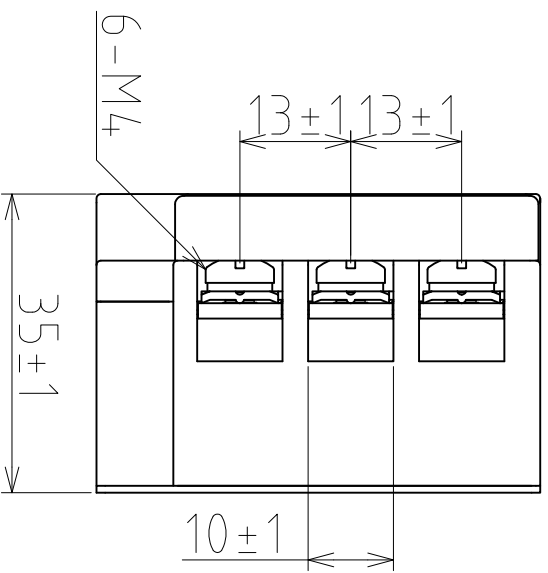

2- $\phi$ 4.5

TDK-EPC Corporation.

MODEL NAME	RSEN-2003/2006/2010/2016/2020/2030
<b>TDK Lambda</b>	

CAUTION  
 • Specifications which provide more details for the proper and safe use of the described product are available upon request.  
 • All specification are subject to change without notice.