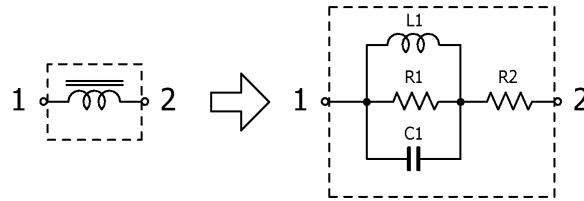

SMD / SMT Inductors (Coils)

Feb. 27, 2026
Simple Model

Automotive Grade for Standard Circuits / NLV32-EFD series (2/2)

Circuit Diagram

Circuit Parameters

Part No.	L1[uH]	R1[ohm]	C1[pF]	R2[ohm]
NLV32T-100J-EFD	10	24,000	2.080	1.7712
NLV32T-120J-EFD	12	27,000	1.817	1.9787
NLV32T-150J-EFD	15	34,000	1.771	2.2194
NLV32T-180J-EFD	18	43,000	1.856	2.4877
NLV32T-220J-EFD	22	46,000	1.908	2.8202
NLV32T-270J-EFD	27	62,000	1.776	3.8976
NLV32T-330J-EFD	33	69,000	1.541	4.3845
NLV32T-390J-EFD	39	87,000	1.591	4.8552
NLV32T-470J-EFD	47	81,000	1.521	5.5188
NLV32T-560J-EFD	56	100,000	1.718	6.0946
NLV32T-680J-EFD	68	110,000	1.498	6.9775
NLV32T-820J-EFD	82	140,000	1.494	8.5296
NLV32T-101J-EFD	100	80,000	1.368	7.8959
NLV32T-121J-EFD	120	89,000	1.342	9.2724
NLV32T-151J-EFD	150	100,000	1.347	12.1190
NLV32T-181J-EFD	180	110,000	1.351	13.6667
NLV32T-221J-EFD	220	120,000	1.555	16.8967
NLV32T-271J-EFD	270	100,000	1.637	12.6430
NLV32T-331J-EFD	330	120,000	1.544	14.5237
NLV32T-391J-EFD	390	130,000	1.664	16.2853
NLV32T-471J-EFD	470	150,000	1.587	21.0427