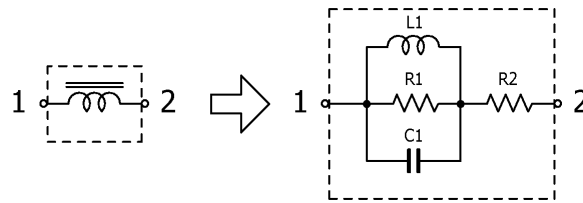

SMD / SMT Inductors (Coils)

Feb. 27, 2026
Simple Model

Commercial Grade for Standard Circuits / NLV32-EF series (2/2)

Circuit Diagram

Circuit Parameters

Part No.	L1[μH]	R1[ohm]	C1[pF]	R2[ohm]
NLV32T-100J-EF	10	24,000	2.080	1.7712
NLV32T-120J-EF	12	27,000	1.817	1.9787
NLV32T-150J-EF	15	34,000	1.771	2.2194
NLV32T-180J-EF	18	43,000	1.856	2.4877
NLV32T-220J-EF	22	46,000	1.908	2.8202
NLV32T-270J-EF	27	62,000	1.776	3.8976
NLV32T-330J-EF	33	69,000	1.541	4.3845
NLV32T-390J-EF	39	87,000	1.591	4.8552
NLV32T-470J-EF	47	81,000	1.521	5.5188
NLV32T-560J-EF	56	100,000	1.718	6.0946
NLV32T-680J-EF	68	110,000	1.498	6.9775
NLV32T-820J-EF	82	140,000	1.494	8.5296
NLV32T-101J-EF	100	80,000	1.368	7.8959
NLV32T-121J-EF	120	89,000	1.342	9.2724
NLV32T-151J-EF	150	100,000	1.347	12.1190
NLV32T-181J-EF	180	110,000	1.351	13.6667
NLV32T-221J-EF	220	120,000	1.555	16.8967
NLV32T-271J-EF	270	100,000	1.637	12.6430
NLV32T-331J-EF	330	120,000	1.544	14.5237
NLV32T-391J-EF	390	130,000	1.664	16.2853
NLV32T-471J-EF	470	150,000	1.587	21.0427